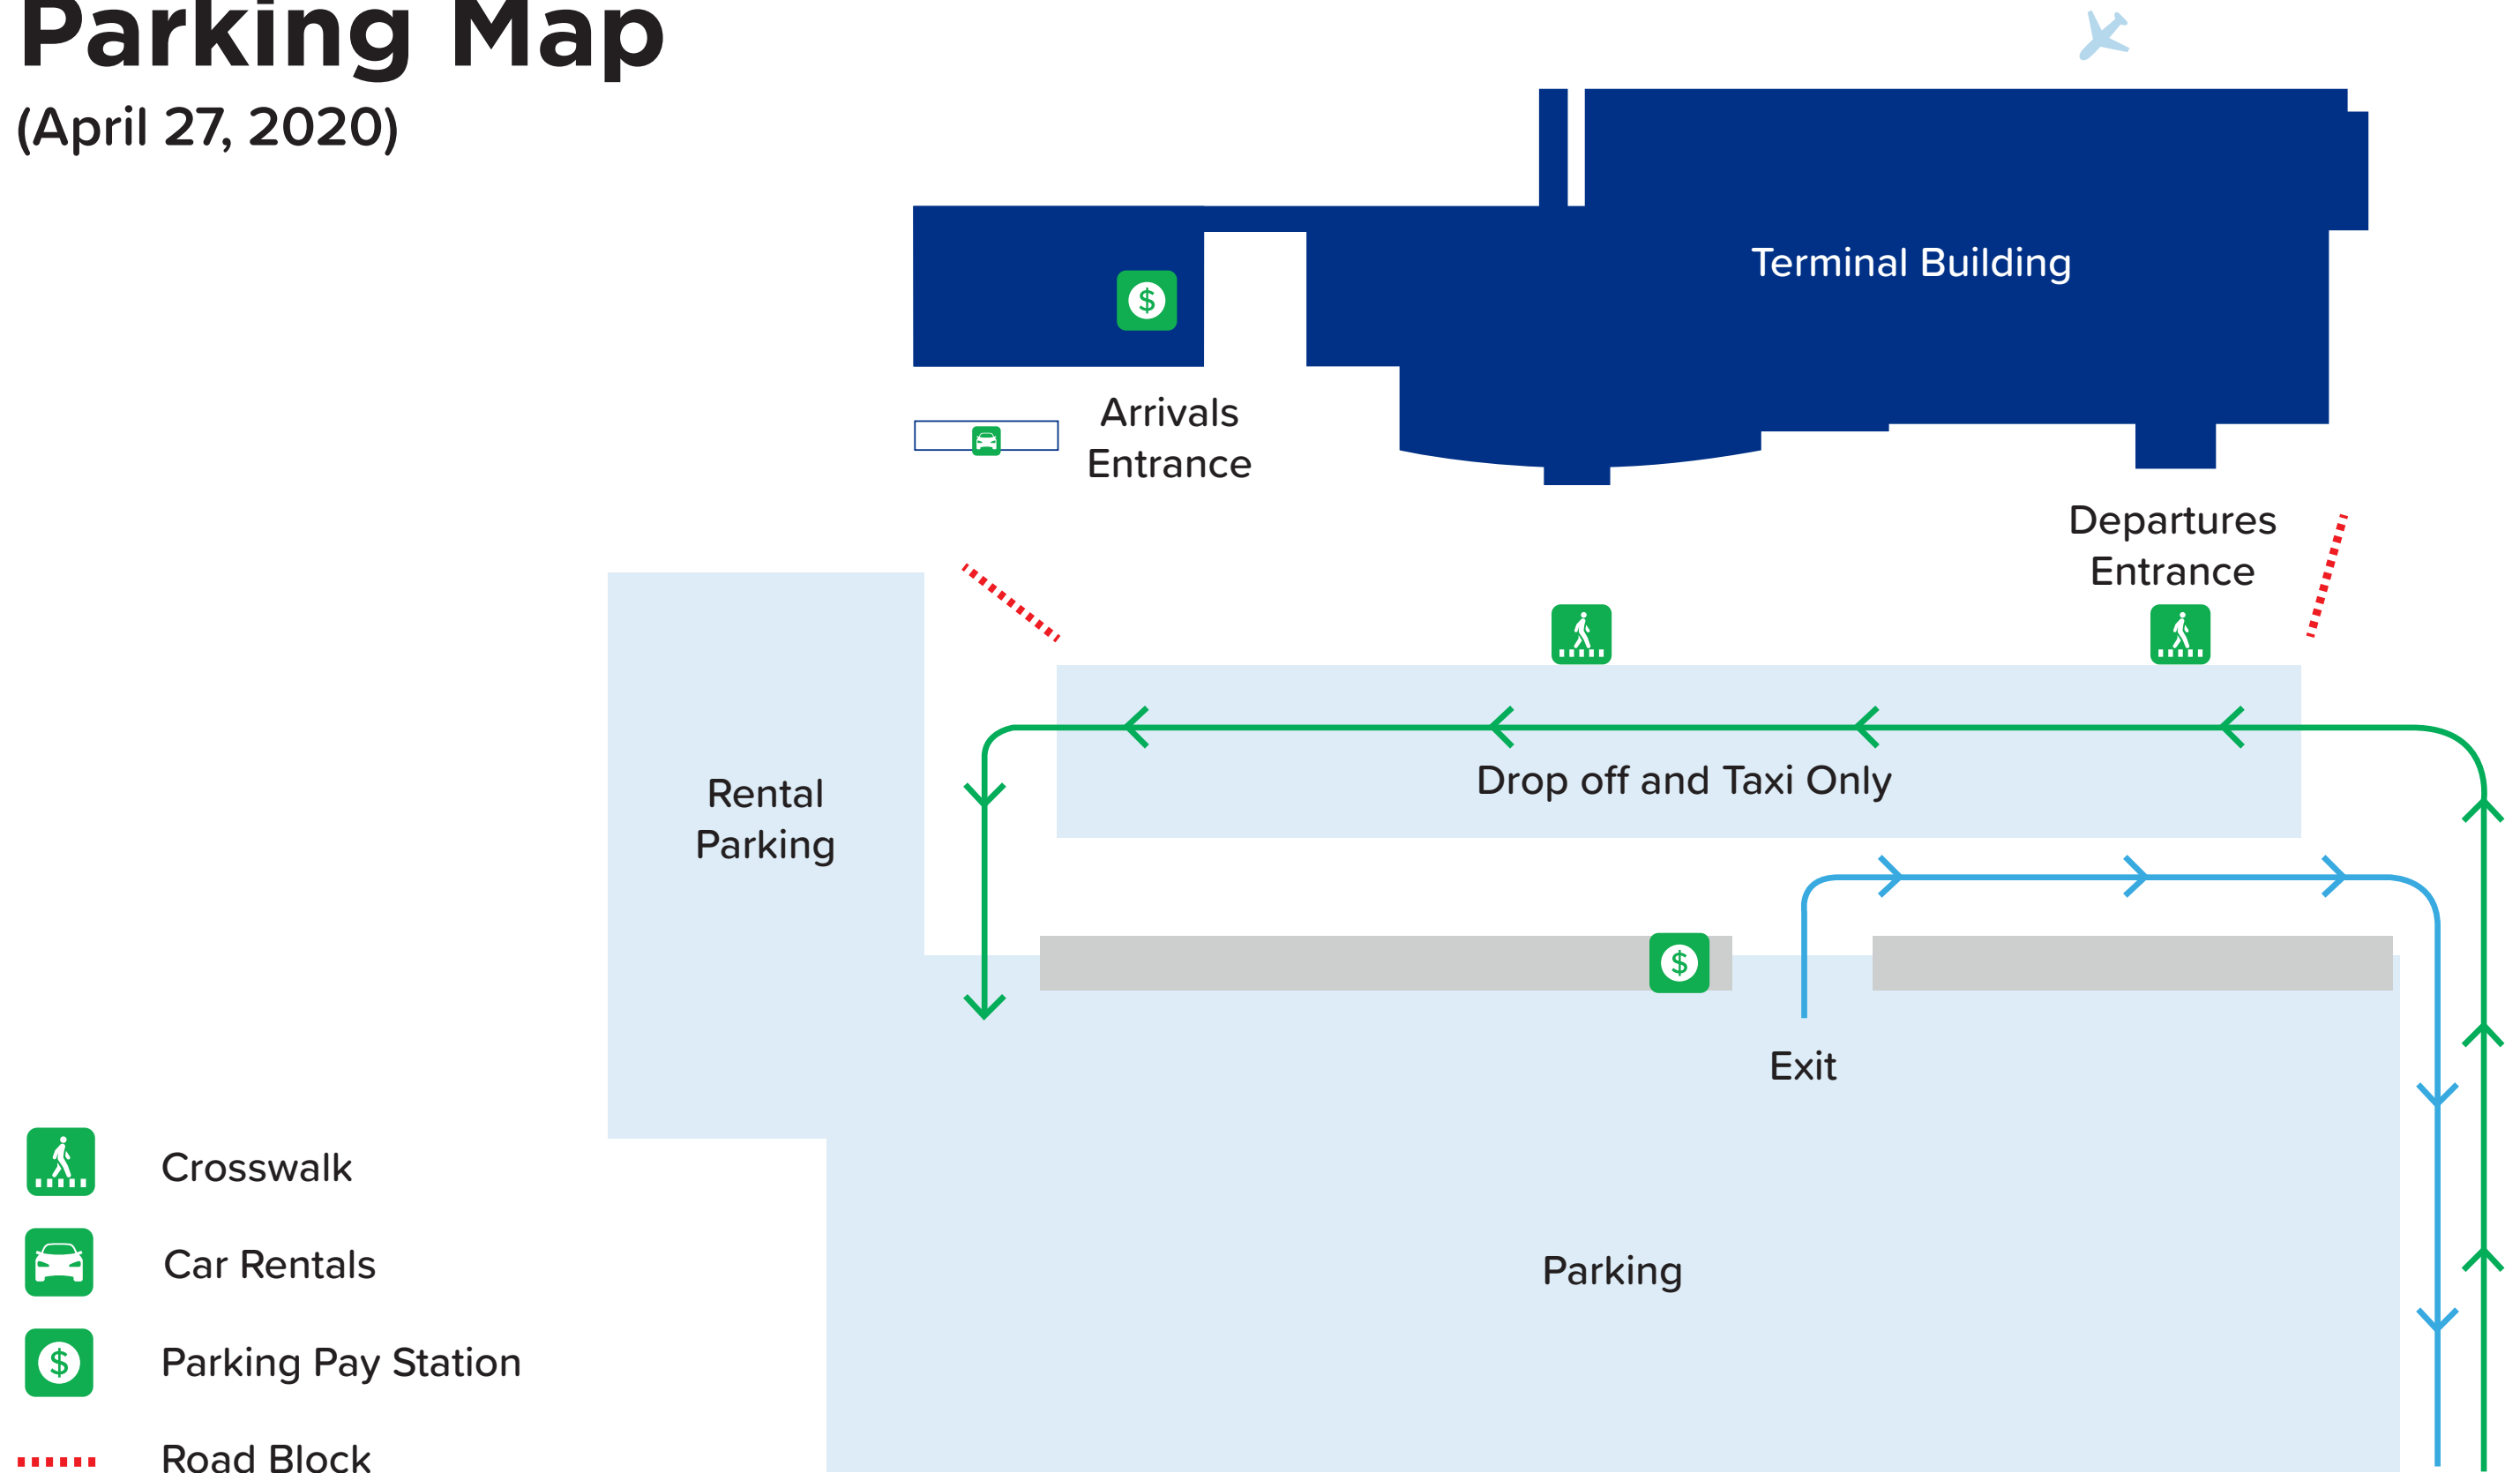

Arrivals & Departures Map

(April 27, 2020)

- | | | |
|--|--|--|
|  Car Rentals |  Security |  Departures |
|  Check In |  Departure Lounge |  Arrivals |
|  Baggage Drop-Off |  Vending Machines | |
|  Arriving Baggage |  Washrooms | |

Parking Map

(April 27, 2020)

- Crosswalk
- Car Rentals
- Parking Pay Station
- Road Block
- Enter
- Exit